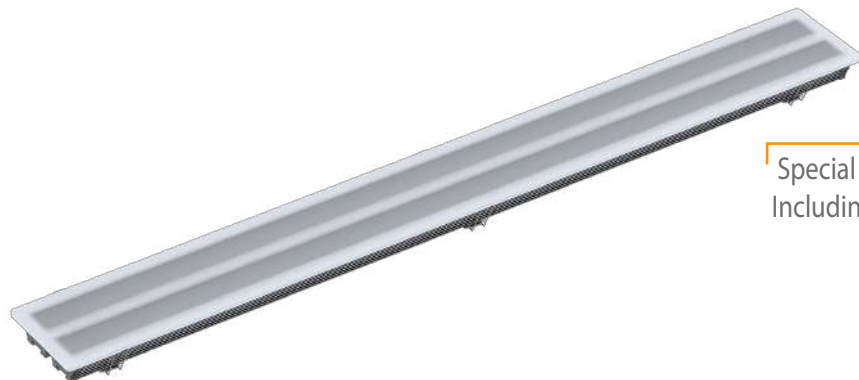

# SLIM GLASS-2 1256 Marine Grade Downlight

**OPTIONAL**

**!Heat-High Voltage-Peak-Protected  
Does Not Produce Frequency Interference**

**OPTIONAL**

Special Arrangements Can Be Made For Projects Including Different Sizes, Materials, Material Colors

**OPTIONAL**

Main Light And Emergency  
OR  
Second Color