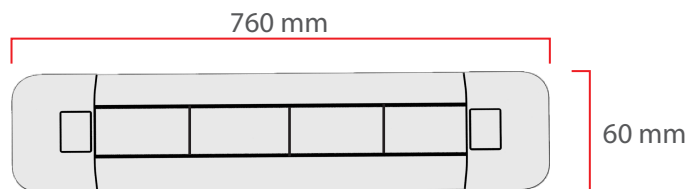

SLIM 4

Marine Grade Downlight

OPTIONAL

!Heat-High Voltage-Peak-Protected
Does Not Produce Frequency Interference

OPTIONAL

Special Arrangements Can Be Made For Projects
Including Different Sizes, Materials, Material Colors

OPTIONAL

Main Light And Emergency
OR
Second Color

Product Specifications

- Power Consumption.....: 24 Watt
- Standart Voltage Internal Driver.....: 24 VDC
- Optional Driverless.....:
- Light Source Led.....: Mid Power OR High Power
- Dimmable.....: PWM, Voltage, Current
- Luminous Flux.....: 3600 Lumens
- **Optional** .....: 220 VAC OPTIONAL

Dimensions

Temp Control

Does Not Cause fire

Voltage Limit

Material Colors

Light Angle

Optional Connection

Standart Connection

Light Colors

Area Of Application

Interior Exterior **Engine rooms**

Slowly open the side cover

The Driver Is Protected In
An Aluminum Housing

Mounting

You can easily assemble it through the
specified holes

Optional

Certifications