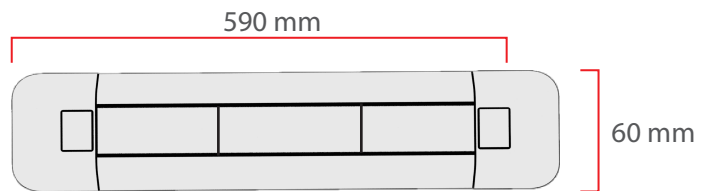

OPTIONAL

Main Light And Emergency
OR
Second Color

Product Specifications

- Power Consumption.....: 18 Watt
- Standart Voltage Internal Driver.....: 24 VDC
- Optional Driverless.....:
- Light Source Led.....: Mid Power OR High Power
- Dimmable.....: PWM, Voltage, Current
- Luminous Flux.....: 2700 Lumens
- Optional**: 220 VAC OPTIONAL

Dimensions

Temp Control

Does Not
Cause fire

Voltage Limit

Material Colors

Acrylic
Translucent

Light Angle

Optional Connection