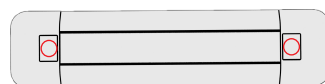

Dimensions

Temp Control

Does Not Cause fire

Voltage Limit

Material Colors

Acrylic
Translucent

Light Angle

Optional Connection

Standart Connection

Light Colors

Area Of Application

Interior Exterior **Engine rooms**

Slowly open the side cover

The Driver Is Protected In An Aluminum Housing

Mounting

You can easily assemble it through the specified holes