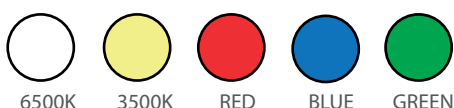

Dimensions

Temp Control

Does Not Cause fire

Voltage Limit

Material Colors

Acrylic
Translucent

Light Angle

Optional Connection

Standart Connection

Light Colors

Area Of Application

Interior Exterior **Engine rooms**

Slowly open the side cover

The Driver Is Protected In An Aluminum Housing

Mounting

You can easily assemble it through the specified holes