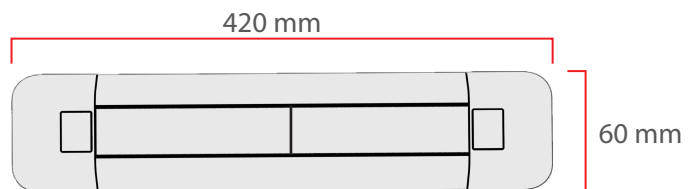

Main Light And Emergency
OR
Second Color

Product Specifications

- Power Consumption.....: 12 Watt
- Standart Voltage Internal Driver.....: 24 VDC
- Optional Driverless.....:
- Light Source Led.....: Mid Power OR High Power
- Dimmable.....: PWM, Voltage, Current
- Luminous Flux.....: 1800 Lumens
- Optional**: 220 VAC OPTIONAL

Dimensions

Temp Control

Does Not Cause fire

Voltage Limit

Material Colors

Acrylic
Translucent

Light Angle

Optional Connection