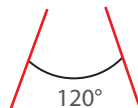

Dimensions

Temp Control

Does Not Cause fire

Voltage Limit

Material Colors

Acrylic
Translucent

Light Angle

Optional Connection

Standart Connection

Light Colors

Area Of Application

Interior Exterior **Engine rooms**

Slowly open the side cover

The Driver Is Protected In An Aluminum Housing

Mounting

You can easily assemble it through the specified holes