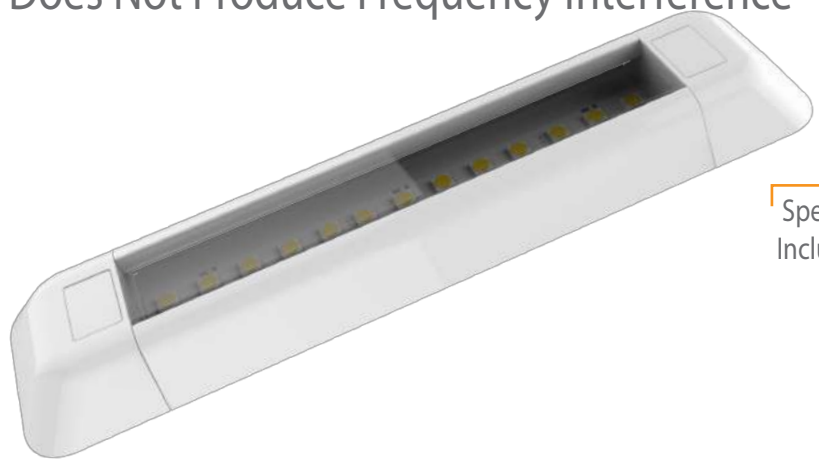

# SLIM 1

Marine Grade Downlight

**OPTIONAL**

**!Heat-High Voltage-Peak-Protected  
Does Not Produce Frequency Interference**

**OPTIONAL**

Special Arrangements Can Be Made For Projects Including Different Sizes, Materials, Material Colors

**OPTIONAL**

Main Light And Emergency OR Second Color