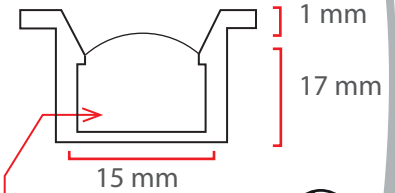

## Dimensions

Light Angle

16-17 mm

The Driver Is Protected In An Aluminum Housing