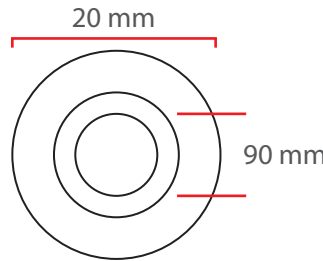

## Dimensions

Light Angle

16-17 mm

The Driver Is Protected In An Aluminum Housing