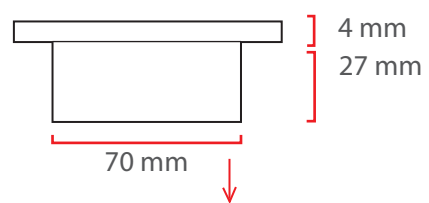

Temp Control Does Not Cause fire Voltage Limit Does Not Cause Frequency

Dimensions

The Driver Is Protected In An Aluminum Housing

Material Colors

And Other Ral Codes

Light Angle

Optional Connection

Standart Connection