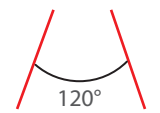

Temp Control Does Not Cause fire Voltage Limit Does Not Cause Frequency

Dimensions

The Driver Is Protected In An Aluminum Housing

Material Colors

And Other Ral Codes

Light Angle

Optional Connection

Standart Connection