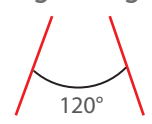

Temp Control Does Not Cause fire Voltage Limit Does Not Cause Frequency

Dimensions

Material Colors

And Other Ral Codes

Light Angle

The Driver Is Protected In An Aluminum Housing

Optional Connection

Standart Connection