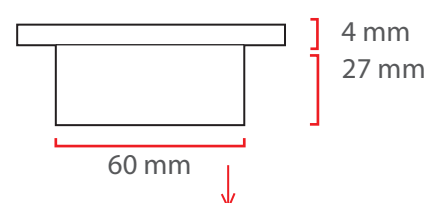

Temp Control Does Not Cause fire Voltage Limit Does Not Cause Frequency

Dimensions

Material Colors

And Other Ral Codes

Light Angle

The Driver Is Protected In An Aluminum Housing

Optional Connection

Standart Connection