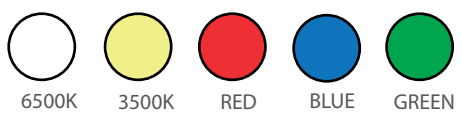

Temp Control Does Not Cause fire Voltage Limit Does Not Cause Frequency

Dimensions

Material Colors

And Other Ral Codes

Light Angle

The Driver Is Protected In An Aluminum Housing

Optional Connection

Standart Connection

Area Of Application

IP 40 Interior Optional IP65

Light Colors

Certifications