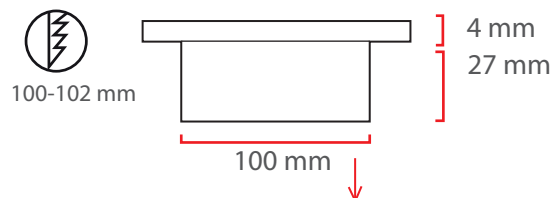

Optional

Main Light And Emergency OR Second Color

Product Specifications

- Power Consumption.....: 10 Watt
- Standart Voltage Internal Driver.....: 24 VDC Protected 60 VDC
- Optional Driverless.....:
- Light Source Led.....: Mid Power OR High Power
- Dimmable.....: PWM, Voltage, Current
- Luminous Flux.....: 1400 Lumens

Temp Control Does Not Cause fire Voltage Limit Does Not Cause Frequency

Dimensions

The Driver Is Protected In An Aluminum Housing

Material Colors

And Other Ral Codes

Light Angle

Area Of Application

IP 40 Interior Optional IP65