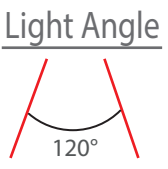

Temp Control Does Not Cause fire Voltage Limit Does Not Cause Frequency

Dimensions

Material Colors

Optional Connection

Standart Connection

The Driver Is Protected In An Aluminum Housing

Area Of Application

Exterior IP65 Interior