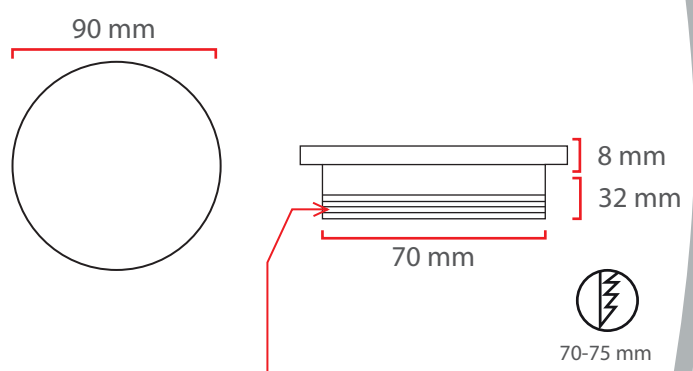

Optional

Main Light And Emergency
OR
Second Color

Product Specifications

- Power Consumption.....: 8 Watt
- Standart Voltage Internal Driver.....: 24 VDC Protected 60 VDC
- Optional Driverless.....:
- Light Source Led.....: Mid Power OR High Power
- Dimmable.....: PWM, Voltage, Current
- Luminous Flux.....: 500 - 1.000 - 1.350 Lumens

Temp Control Does Not Cause fire Voltage Limit Does Not Cause Frequency

Dimensions

Material Colors

Optional Connection

Standart Connection

The Driver Is Protected In An Aluminum Housing

Area Of Application

Exterior IP65 Interior