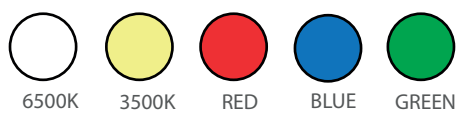

Light Colors