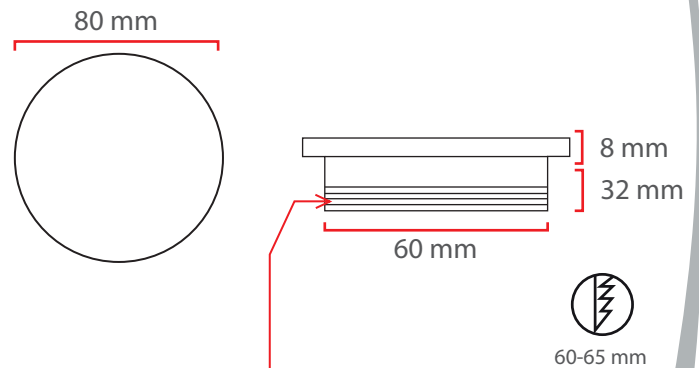

Optional

Main Light And Emergency
OR
Second Color

Product Specifications

- Power Consumption.....: 6 Watt
- Standart Voltage Internal Driver.....: 24 VDC Protected 60 VDC
- Optional Driverless.....:
- Light Source Led.....: Mid Power OR High Power
- Dimmable.....: PWM, Voltage, Current
- Luminous Flux.....: 500 - 1.000 - 1.350 Lumens

Temp Control Does Not Cause fire Voltage Limit Does Not Cause Frequency

Dimensions

The Driver Is Protected In An Aluminum Housing

Material Colors

Acrylic

Light Angle

Area Of Application

Exterior IP65 Interior