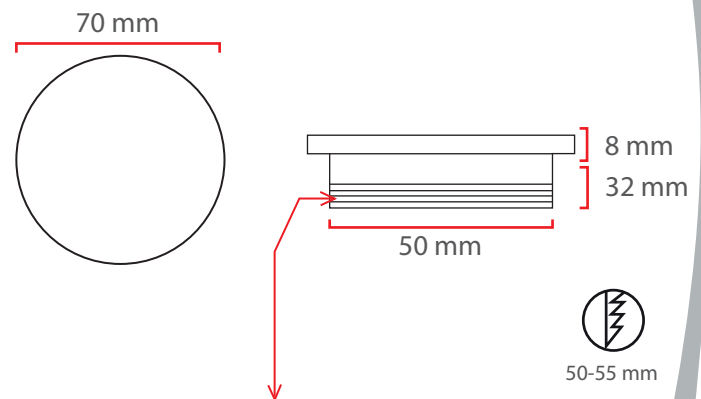

Optional

Main Light And Emergency
OR
Second Color

Product Specifications

- Power Consumption.....: 5 Watt
- Standart Voltage Internal Driver.....: 24 VDC Protected 60 VDC
- Optional Driverless.....:
- Light Source Led.....: Mid Power OR High Power
- Dimmable.....: PWM, Voltage, Current
- Luminous Flux.....: 500 - 1.000 - 1.350 Lumens

Temp Control Does Not Cause fire Voltage Limit Does Not Cause Frequency

Dimensions

The Driver Is Protected In An Aluminum Housing

Material Colors

Light Angle

Area Of Application

Exterior IP65 Interior

Optional Connection