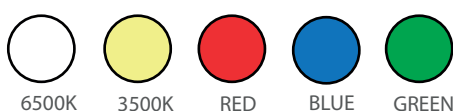

Standart Connection

Mounting

You can easily assemble the product by stretching the springs and inserting it into the hole you've pierced

Light Colors

Certifications