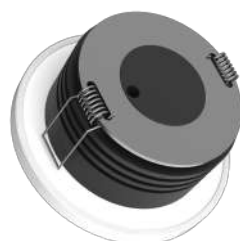

GLASS 70

!Heat-High Voltage-Peak-Protected
Does Not Produce Frequency Interference

Marine Grade Downlight

STEIN
MARINE LIVING

Optional

Special Arrangements Can Be Made For Projects Including Different Sizes, Materials, Material Colors

Temp Control Does Not Cause fire Voltage Limit Does Not Cause Frequency

Dimensions

The Driver Is Protected In An Aluminum Housing

Material Colors

Light Angle

Area Of Application

Exterior IP65 Interior

Optional Connection

Standart Connection

Mounting

You can easily assemble the product by stretching the springs and inserting it into the hole you've pierced

Light Colors

Certifications