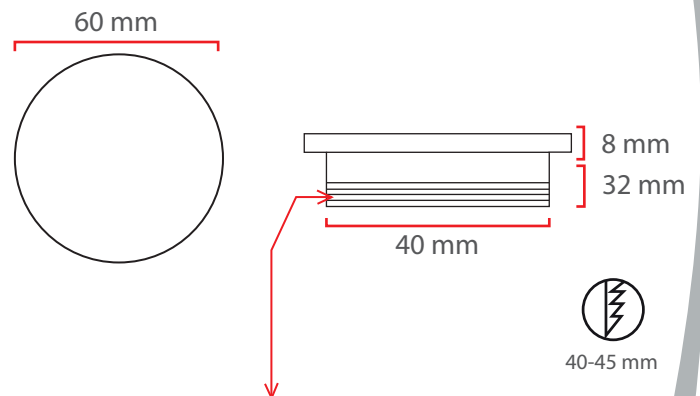

Optional

Main Light And Emergency
OR
Second Color

Product Specifications

- Power Consumption.....: 4 Watt
- Standart Voltage Internal Driver.....: 24 VDC Protected 60 VDC
- Optional Driverless.....:
- Light Source Led.....: Mid Power OR High Power
- Dimmable.....: PWM, Voltage, Current
- Luminous Flux.....: 500 - 1.000 - 1.350 Lumens

Temp Control Does Not Cause fire Voltage Limit Does Not Cause Frequency

Dimensions

Material Colors

The Driver Is Protected In An Aluminum Housing

Optional Connection

Standart Connection

Area Of Application

Exterior IP65 Interior