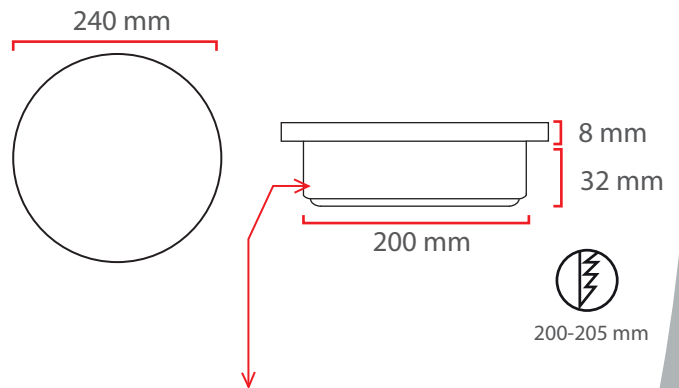

Optional

Main Light And Emergency
OR
Second Color

Product Specifications

- Power Consumption.....: 16 Watt
- Standart Voltage Internal Driver.....: 24 VDC Protected 60 VDC
- Optional Driverless.....:
- Light Source Led.....: Mid Power OR High Power
- Dimmable.....: PWM, Voltage, Current
- Luminous Flux.....: 500 - 1.000 - 1.350 Lumens

Temp Control Does Not Cause fire Voltage Limit Does Not Cause Frequency

Dimensions

The Driver Is Protected In An Aluminum Housing

Material Colors

Light Angle

Area Of Application
Exterior IP65 Interior

Optional Connection