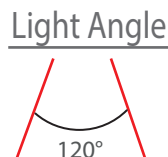

Temp Control Does Not Cause fire Voltage Limit Does Not Cause Frequency

Dimensions

The Driver Is Protected In An Aluminum Housing

Material Colors

Area Of Application
Exterior IP65 Interior

Optional Connection