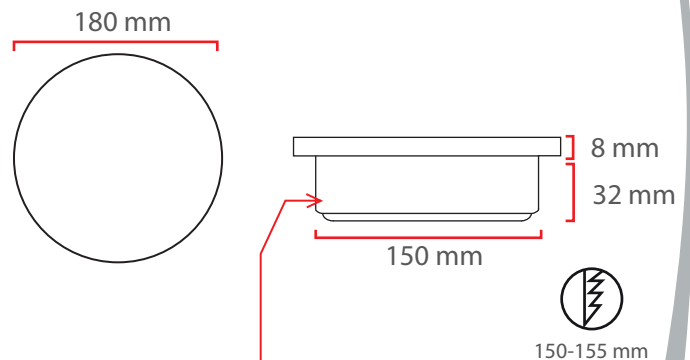

Optional

Main Light And Emergency
OR
Second Color

Product Specifications

- Power Consumption.....: 16 Watt
- Standart Voltage Internal Driver.....: 24 VDC Protected 60 VDC
- Optional Driverless.....:
- Light Source Led.....: Mid Power OR High Power
- Dimmable.....: PWM, Voltage, Current
- Luminous Flux.....: 500 - 1.000 - 1.350 Lumens

Temp Control Does Not Cause fire Voltage Limit Does Not Cause Frequency

Dimensions

The Driver Is Protected In An Aluminum Housing

Material Colors

Area Of Application
Exterior IP65 Interior

Optional Connection