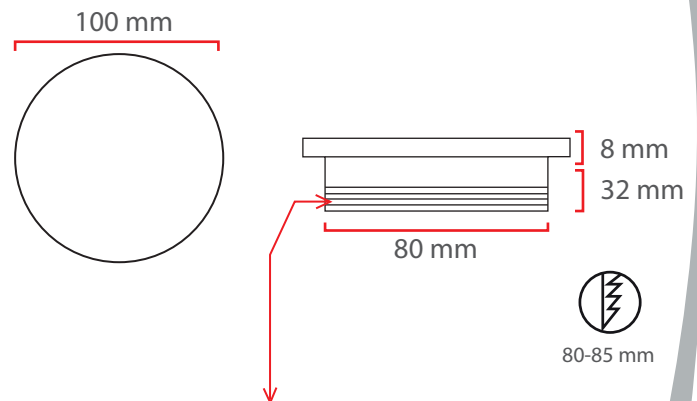

Dimensions

The Driver Is Protected In An Aluminum Housing

Material Colors

Light Angle

Area Of Application

Exterior IP65 Interior