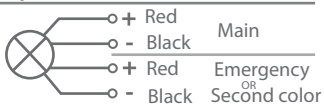

Temp Control Does Not Cause fire Voltage Limit Does Not Cause Frequency

Dimensions

Material Colors

BLACK PLATED GOLD PLATED 316 L POLISHED
ANTIQUE WHITE PLATED 316 L STAINE

Light Angle And Other Ral Codes

The Driver Is Protected In An Aluminum Housing

Optional Connection

Standart Connection

Area Of Application
IP 40 Interior Optional IP65

Light Colors

6500K 3500K RED BLUE GREEN

Certifications

IP40 OR IP65 CE