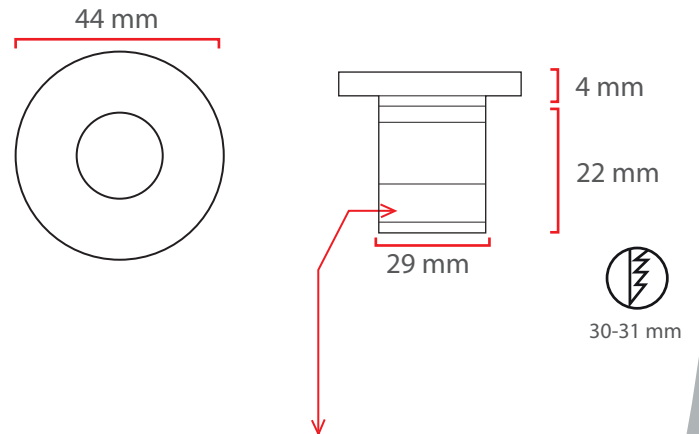

Dimensions

Material Colors

BLACK PLATED   GOLD PLATED   316 L POLISHED
ANTIQUE   WHITE PLATED   316 L STAINE

Light Angle And Other Ral Codes

The Driver Is Protected In An Aluminum Housing