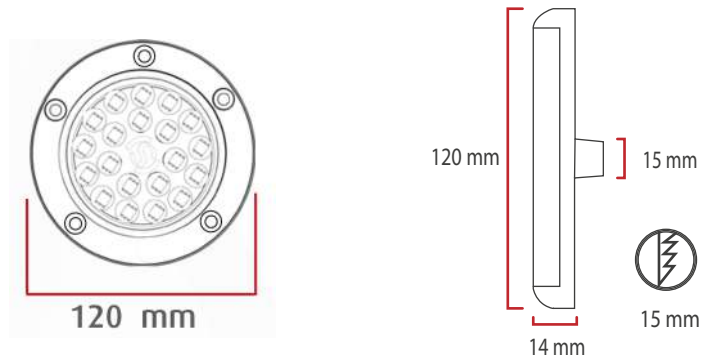

Optional

Main Light And Emergency
OR
Second Color

Product Specifications

- Power Consumption.....: 24 Watt
- Standart Voltage Internal Driver.....: 24 VDC Protected 60 VDC
- Optional Driverless.....: Current 3 OR 18 V 300 -1.500 ma
- Light Source Led.....: High Power
- Dimmable.....: PWM, Voltage, Current
- Luminous Flux.....: 5.400 Lumens

Temp Control	Does Not Cause fire	Voltage Limit	Does Not Cause Frequency

Dimensions

These Dimensions Can Be Changed Optionally

The Driver Is Protected In An Aluminum Housing

Material Colors

316 STAINLESS STEEL