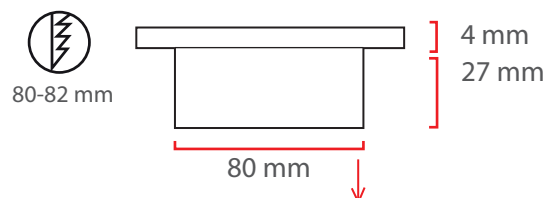

Optional

Main Light And Emergency OR Second Color

Product Specifications

- Power Consumption.....: 8 Watt
- Standart Voltage Internal Driver.....: 24 VDC Protected 60 VDC
- Optional Driverless.....:
- Light Source Led.....: Mid Power OR High Power
- Dimmable.....: PWM, Voltage, Current
- Luminous Flux.....: 1120 Lumens

Temp Control Does Not Cause fire Voltage Limit Does Not Cause Frequency

Dimensions

The Driver Is Protected In An Aluminum Housing

Material Colors

And Other Ral Codes

Light Angle

Area Of Application

IP 40 Interior Optional IP65