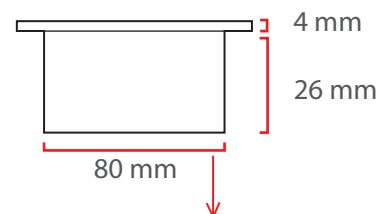

Temp Control Does Not Cause fire Voltage Limit Does Not Cause Frequency

Dimensions

Material Colors

And Other Ral Codes

Light Angle

The Driver Is Protected In An Aluminum Housing

Optional Connection

Standart Connection