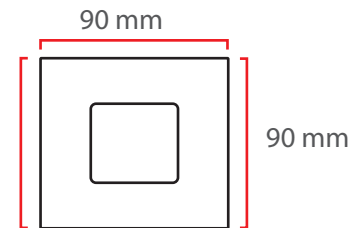

Temp Control Does Not Cause fire Voltage Limit Does Not Cause Frequency

Dimensions

Material Colors

And Other Ral Codes

Light Angle

The Driver Is Protected In An Aluminum Housing

Optional Connection

Standart Connection