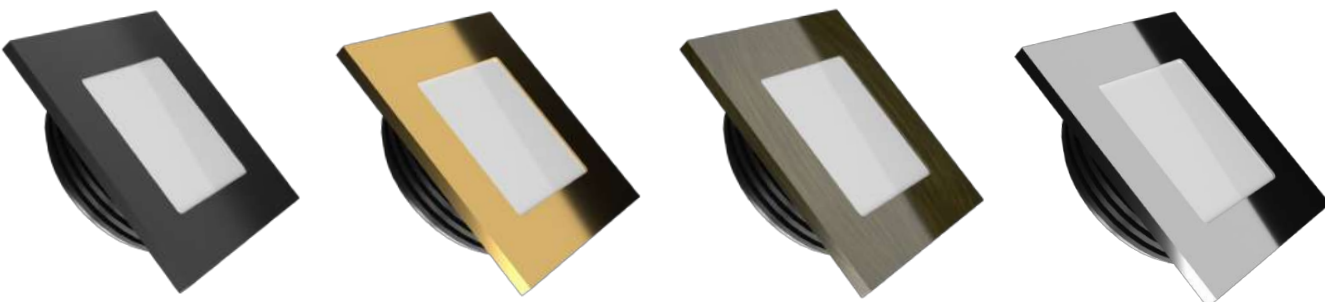

Optional Connection

Standart Connection

Area Of Application

IP 40 Interior   Optional IP65

Light Colors

Certifications