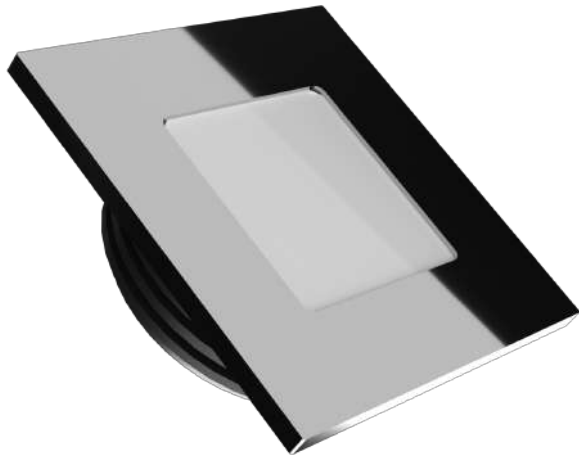

# Alicia 80

**!Heat-High Voltage-Peak-Protected  
Does Not Produce Frequency Interference**

Marine Grade Downlight