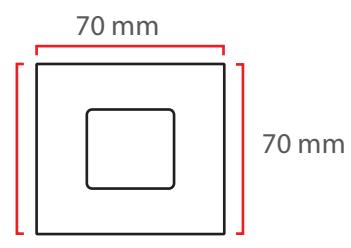

Temp Control Does Not Cause fire Voltage Limit Does Not Cause Frequency

Dimensions

The Driver Is Protected In An Aluminum Housing

Material Colors

And Other Ral Codes

Light Angle

Optional Connection

Standart Connection