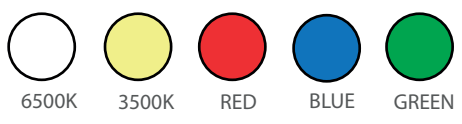

Temp Control Does Not Cause fire Voltage Limit Does Not Cause Frequency

Dimensions

The Driver Is Protected In An Aluminum Housing

Material Colors

And Other Ral Codes

Light Angle

Optional Connection

Standart Connection

Area Of Application

IP 40 Interior Optional IP65

Light Colors

Certifications