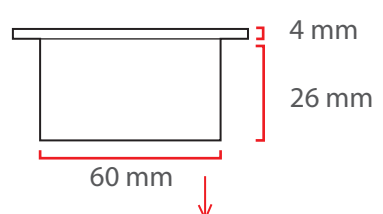

Temp Control Does Not Cause fire Voltage Limit Does Not Cause Frequency

Dimensions

The Driver Is Protected In An Aluminum Housing

Material Colors

And Other Ral Codes

Light Angle

Optional Connection

Standart Connection