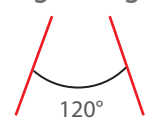

Temp Control Does Not Cause fire Voltage Limit Does Not Cause Frequency

Dimensions

The Driver Is Protected In An Aluminum Housing

Material Colors

And Other Ral Codes

Light Angle

Optional Connection

Standart Connection