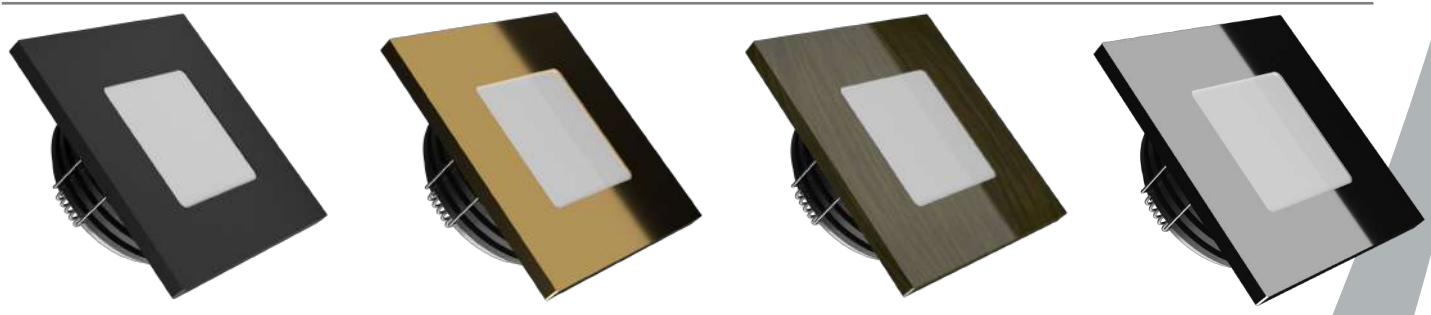

Light Angle

Optional Connection

Standart Connection

Area Of Application

IP 40 Interior   Optional IP65