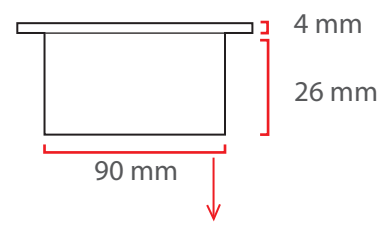

Temp Control Does Not Cause fire Voltage Limit Does Not Cause Frequency

Dimensions

Material Colors

And Other Ral Codes

Light Angle

The Driver Is Protected In An Aluminum Housing

Optional Connection

Standart Connection