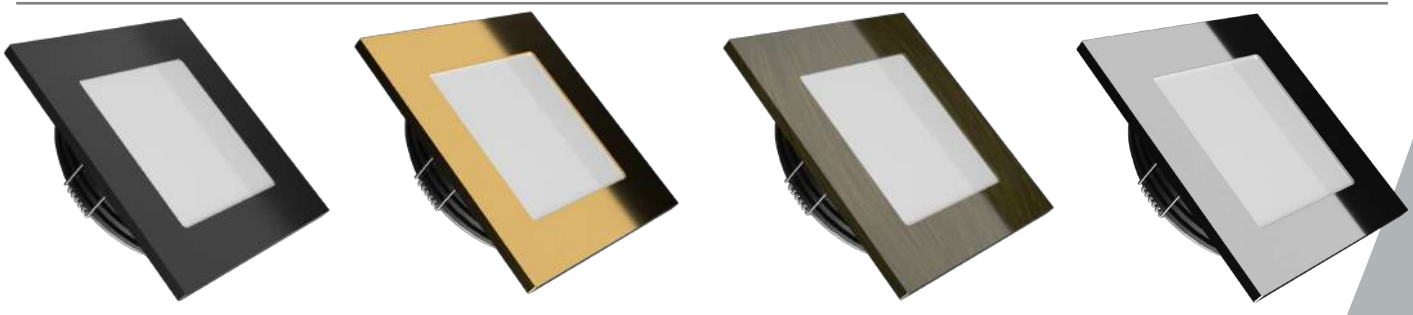

Optional Connection

Standart Connection

Area Of Application

IP 40 Interior   Optional IP65