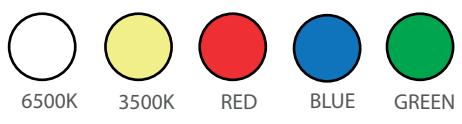

Temp Control Does Not Cause fire Voltage Limit Does Not Cause Frequency

Dimensions

Material Colors

And Other Ral Codes

Light Angle

The Driver Is Protected In An Aluminum Housing

Optional Connection

Standart Connection

Area Of Application

IP 40 Interior Optional IP65

Light Colors

Certifications