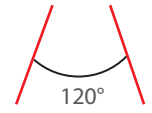

Temp Control Does Not Cause fire Voltage Limit Does Not Cause Frequency

Dimensions

Material Colors

And Other Ral Codes

Light Angle

The Driver Is Protected In An Aluminum Housing

Optional Connection

Standart Connection