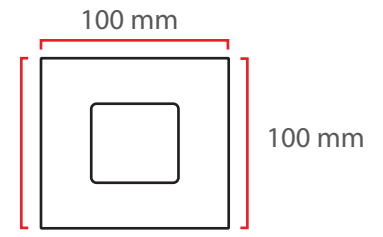

Temp Control Does Not Cause fire Voltage Limit Does Not Cause Frequency

Dimensions

Material Colors

And Other Ral Codes

Light Angle

The Driver Is Protected In An Aluminum Housing

Optional Connection

Standart Connection